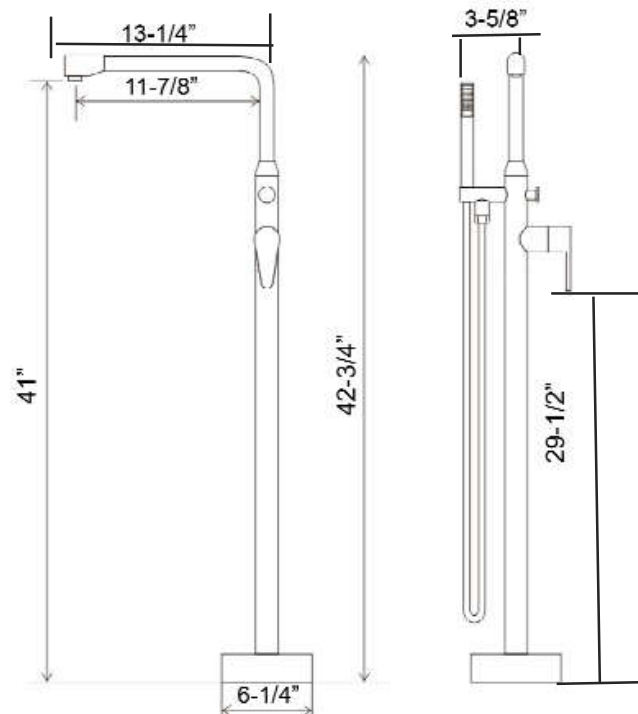

JANSEN FREESTANDING FAUCET

Cat. No.
7972

Features:

- ▶ Spout reach is 13"
- ▶ Flow rate for spout is 4.62 GPM (45 PSI)
- ▶ Rough-In Valve Included
- ▶ 1/2" Water connection
- ▶ Flow rate for hand shower is 1.08 GPM (45 PSI)
- ▶ Available in 3 finishes
- ▶ Brass body with zinc handle
- ▶ 1-5/8" Ceramic Cartridge
- ▶ 59" Stainless Steel Shower Hose
- ▶ 33-7/8" x 1/2" Flexible inlet pipes
- ▶ cUPC approved
- ▶ Handshower has backflow preventor on body
- ▶ Brass handshower material
- ▶ Supplies: Connection size: 3/4", female connection type, 33-3/4" length, swivels are included

Finishes:

- CP** Polished Chrome
- BN** Brushed Nickel
- ORB** Oil Rubbed Bronze

D: 16"
W: 8-3/8" (closed)- 9-7/8" (open)
H: 42-3/4"

Dimensions are nominal and may vary. Dimensions and specifications subject to change without notice.